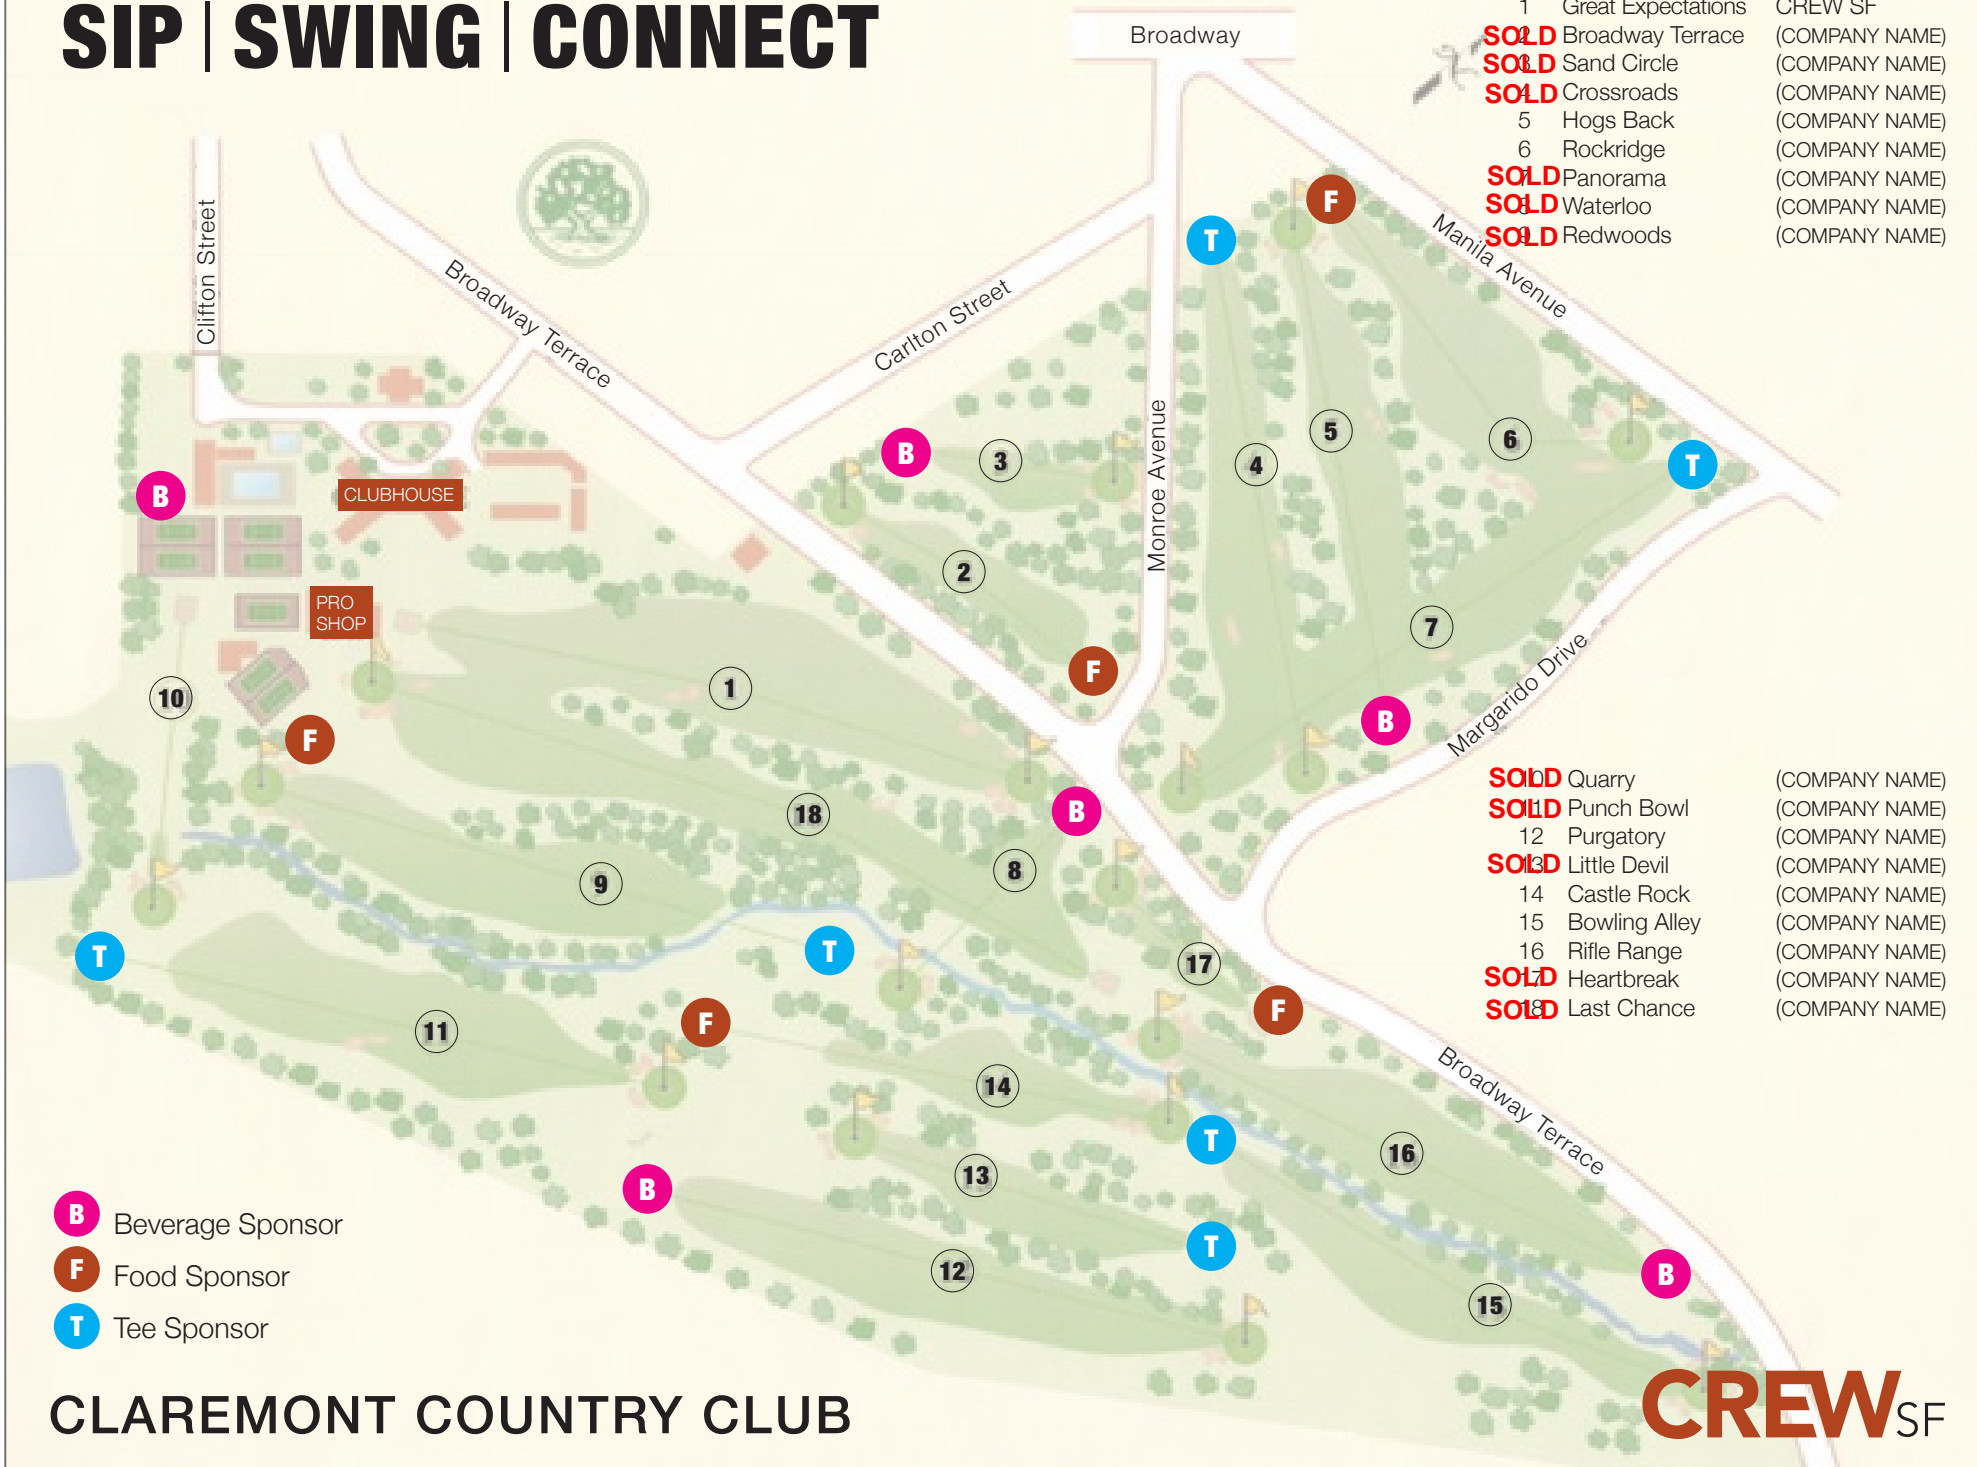

SIP | SWING | CONNECT

- 1 Great Expectations
 - SOLD** Broadway Terrace
 - SOLD** Sand Circle
 - SOLD** Crossroads
 - 5 Hogs Back
 - 6 Rockridge
 - SOLD** Panorama
 - SOLD** Waterloo
 - SOLD** Redwoods
- CREW SF
(COMPANY NAME)
(COMPANY NAME)
(COMPANY NAME)
(COMPANY NAME)
(COMPANY NAME)
(COMPANY NAME)
(COMPANY NAME)

- SOLD** Quarry
 - SOLD** Punch Bowl
 - 12 Purgatory
 - SOLD** Little Devil
 - 14 Castle Rock
 - 15 Bowling Alley
 - 16 Rifle Range
 - SOLD** Heartbreak
 - SOLD** Last Chance
- (COMPANY NAME)
(COMPANY NAME)
(COMPANY NAME)
(COMPANY NAME)
(COMPANY NAME)
(COMPANY NAME)
(COMPANY NAME)
(COMPANY NAME)